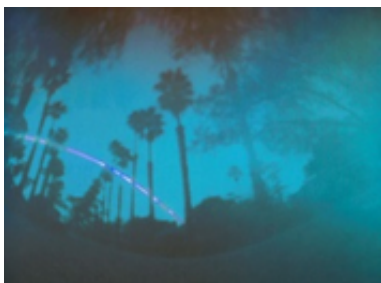

WILLIAMSTOWN BOTANICAL GARDENS. 9-12 July: 2 days 19 hours 12 minutes 2021
from the series *Celestial Trace*

pigment ink-jet print
10 x 7.37 cm