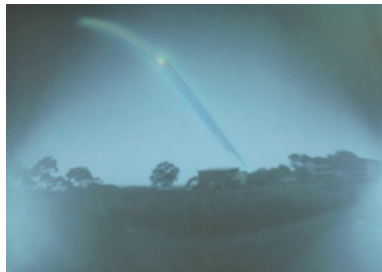

### 2024

**SAN REMO, SILVERWATER RESORT BALCONY VIEW. 8 - 11**

**March 2024: 2 days, 15 hours, 11 minutes 2024**

from the series *Celestial Trace*

pigment ink-jet print

10 x 7.06 cm