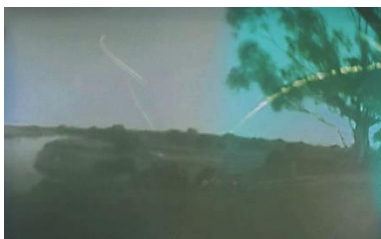

Mikayla De Pasquale

WERRIBEE RED CLIFF, LAKE AND GOLF COURSE. 2 - 5 SEPTEMBER: 2 days, 23 hours, 42 minutes 2018
from the series *Celestial Trace*

pigment ink-jet print
10 x 6.15 cm